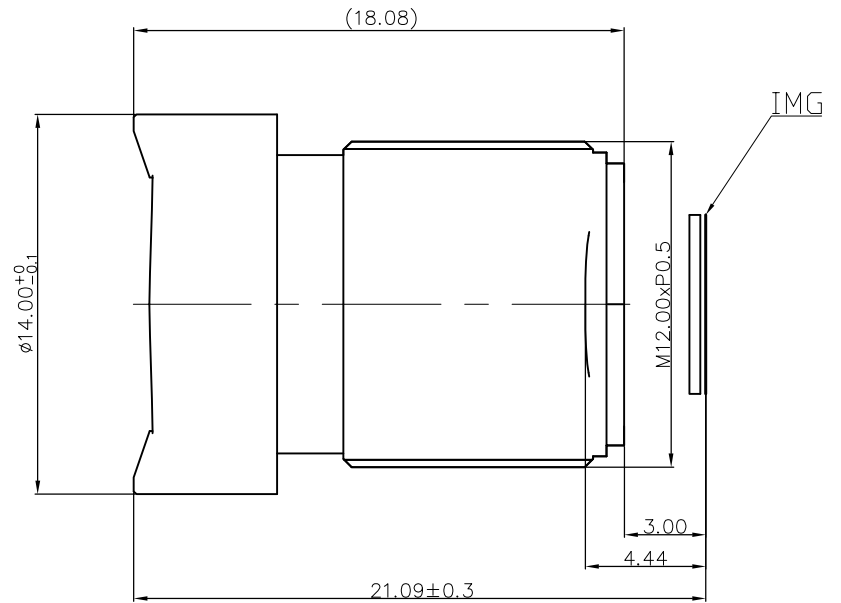

YT-1729P-C1 Lens Specification

云泰型号: YT-1729P-C1 客户型号:

Img-Circle (mm)	∅6.9
EFL (mm)	3.18mm
F/NO.	1.8
Optical TTL	20.51
Mechanical TTL	20.90
BACK FOCAL LENGTH	4.44
FLANGE BACK LENGTH	3.00
TV DISTORTION	-19%
RELATIVE ILLUMINATION	≥50%
CRA	17.6°

Pixel Size (μm)	2.0um*2.0um	匹配芯片	角度		
Storage At Temperature	-20°C~+70°C		D	H	V
Recent Camera Distance	0.2M	GC2053	122°	101°	54°
Infrared	Non-infrared	IMX323	123°	101°	53°
WAVELENGTH	@420-610nm Tav _g ≥90% @650±10nm T=50%	JX-F22	136°	111°	57°
Dust Level	IP67	SC2235	136°	111°	57°
STRUCTURE	1G3P+1IR	PS5230	136°	111°	57°
RESOLUTION	2MEGA	JX-H65	117°	89°	65°

REV.	00
REVISION HISTORY	
2024/03/18	NEW

REV	DESCRIPTION	DATE	NAME
①			
②			
③			
④			

NAME	YT-1729P-C1 SPEC	SCALE		DRAWN	黄光深
VIEW	⊕	REV	00	DATE	2024.03.18
Wintop Optics		BORDER		APPROVED	